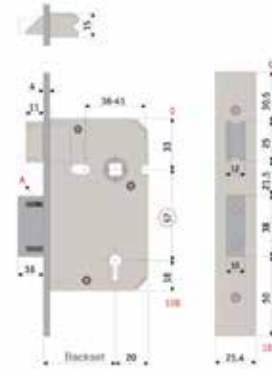

PROTECTOR 757 Series 5 Lever Mortice Sash Lock

45mm Backset
Satin Brass PR75745SB
Stainless Steel PR75745SS

58 mm Backset
Satin Brass PR75758SB
Stainless Steel PR75758SS