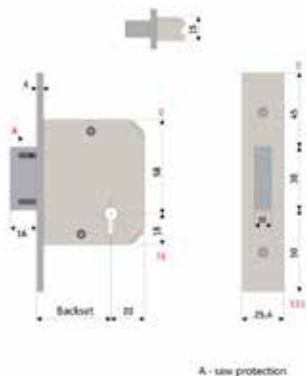

PROTECTOR 701 Series 5 Lever Mortice Deadbolt

45 mm Backset
Satin Brass PR7015L45SB
Stainless Steel PR7015L45SS

58 mm Backset
Satin Brass PR7015L58SB
Stainless Steel PR7015L58SS