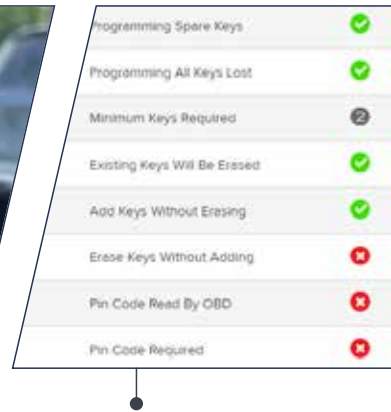

PROGRAMMING OVERVIEWS

A handy summary when out on a job that allows you to quickly know at a glance if the vehicle is supported & what is required.

Subscribe Today, search for "CarLab" at lsc.co.nz