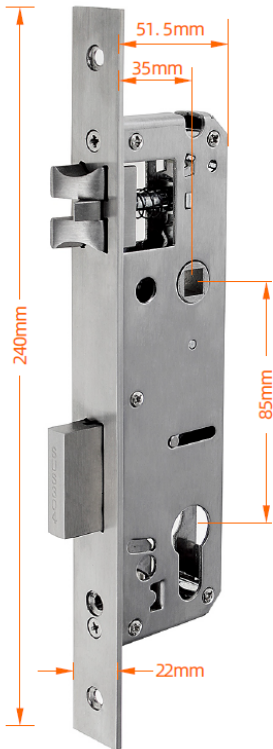

Dimensions

EURO HOOK MORTISE

ML-SP-M-35/85-SWING