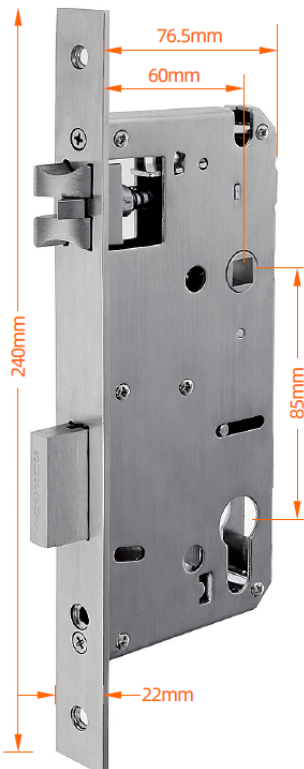

Detailed Description

- Latch: SS304
- Latch length: 15.5mm
- Deadbolt: SS304
- Material: 1.5mm thick SS304 steel
- Spindle : 8mm
- Cycle test: 500,000
- Finish: SSS

EURO MORTICE

- Designed for Business/Residential - Suitable locks ML-A210, ML-A231, ML-A236, ML-NX5
- Meets ANSI / BHMA standards for more than 500,000 cycle tests.
- Pass BHMA Level 2 and Level 3 All stainless steel body and latching tongues.
- Uses standard Euro cylinders.
- Dead latching with durable SS304 stainless steel deadbolt.
- Lift lock lever up for manual use of deadbolt.

EURO MORTICE

The McGrath Locks Euro mortice lock for swing style doors is compatible with ML-A210, ML-A231, ML-A236, ML-NX5. Ideal for installing on timber and aluminium doors instead of using the multi-point locking mechanism. As well as locking on the latch, you can manually lift the handle up to throw the deadbolt.

Specification:

- Reversible latch
- Backsets - 28mm, 30mm, 35mm, 45mm, 50mm, 60mm, 70mm
- Lock centres - 85mm
- Case size, 175mm x 18mm
- Faceplate size, 240mm x 22mm x 3mm
- Made from SS304 stainless steel

ML-SP-M-35/85-SWING

ML-SP-M-45/85-SWING

ML-SP-M-50/85-SWING

ML-SP-M-60/85-SWING

ML-SP-M-70/85-SWING