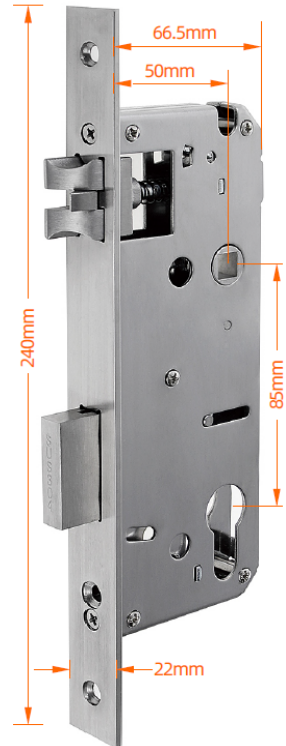

ML-SP-M-50/85-SWING