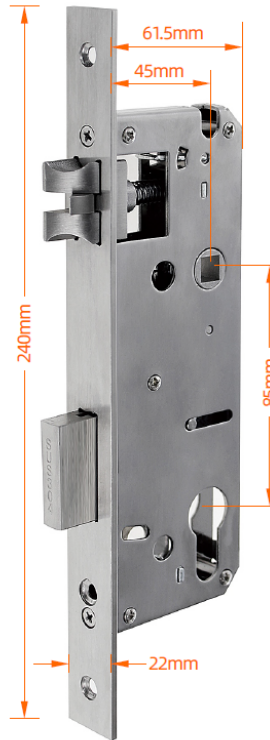

ML-SP-M-45/85-SWING