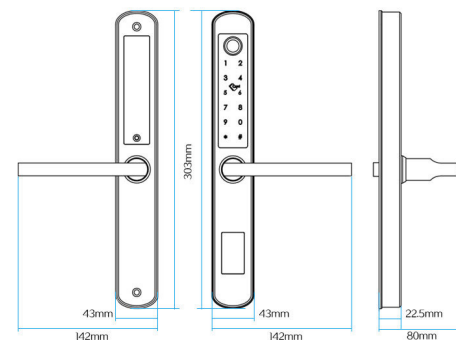

ML-A210 Slim Line Smart Lock

ML-A210

6 ways to unlock

Bluetooth

WiFi

via Gateway

Pin Code

Card

Mechanical Key

Fingerprint

ML-A210

The ML-A210 from McGrath Locks is a 5 in 1 digital door lock represents a classic easy entry option for your home. A stylish door lock with a Bluetooth App, pin code, RFID card and fingerprint, manual key to provide quick and convenient access. this slim line lock is great for aluminium doors with narrow stiles. With an IP rating of IP65 this lock can withstand harsh weather and being 304 stainless steel it will last many years to come.